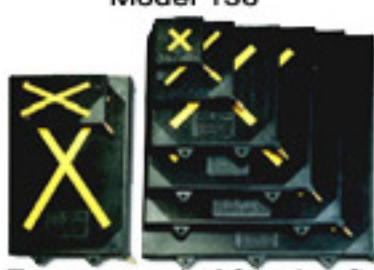

Model 52

1 KPI-3
2 KPI-17
2 KPI-32
92.6 ton cap
72.5 lbs

Model 92

Recommended for heavy rescue supplement or back-up rescue vehicle.
1 KPI-1, 1 KPI-3, 1 KPI-5,
1 KPI-12, 2 KPI-17
2 KPI-22, 1 KPI-32
119.4 ton cap / 95.5 lbs
\$6,580.00

Model 117

Most popular set offers 2 rectangular bags for use on inclines and embankments.
1 KPI-12, 2 KPI-17
2 KPI-22, 2 KPI-32
1 KPI-35L
172.1 ton cap / 134.8 lbs
\$7,635.00

Model 136

Recommended for aircraft stabilization and close clearance lifting.
1 KPI-1, 1 KPI-3, 1 KPI-5,
1 KPI-12, 2 KPI-17, 2 KPI-22,
2 KPI-32, 1 KPI-44
190.8 ton cap.
147.5 lbs
\$9,390.00

Model 234

"All-terrain" set popular for military tire changing using air brake system for inflation.
1 KPI-12, 1 KPI-17, 1 KPI-22,
1 KPI-32, 1 KPI-35L, 1 KPI-44,
1 KPI-74
218 ton cap. / 174 lbs
\$8,995.00